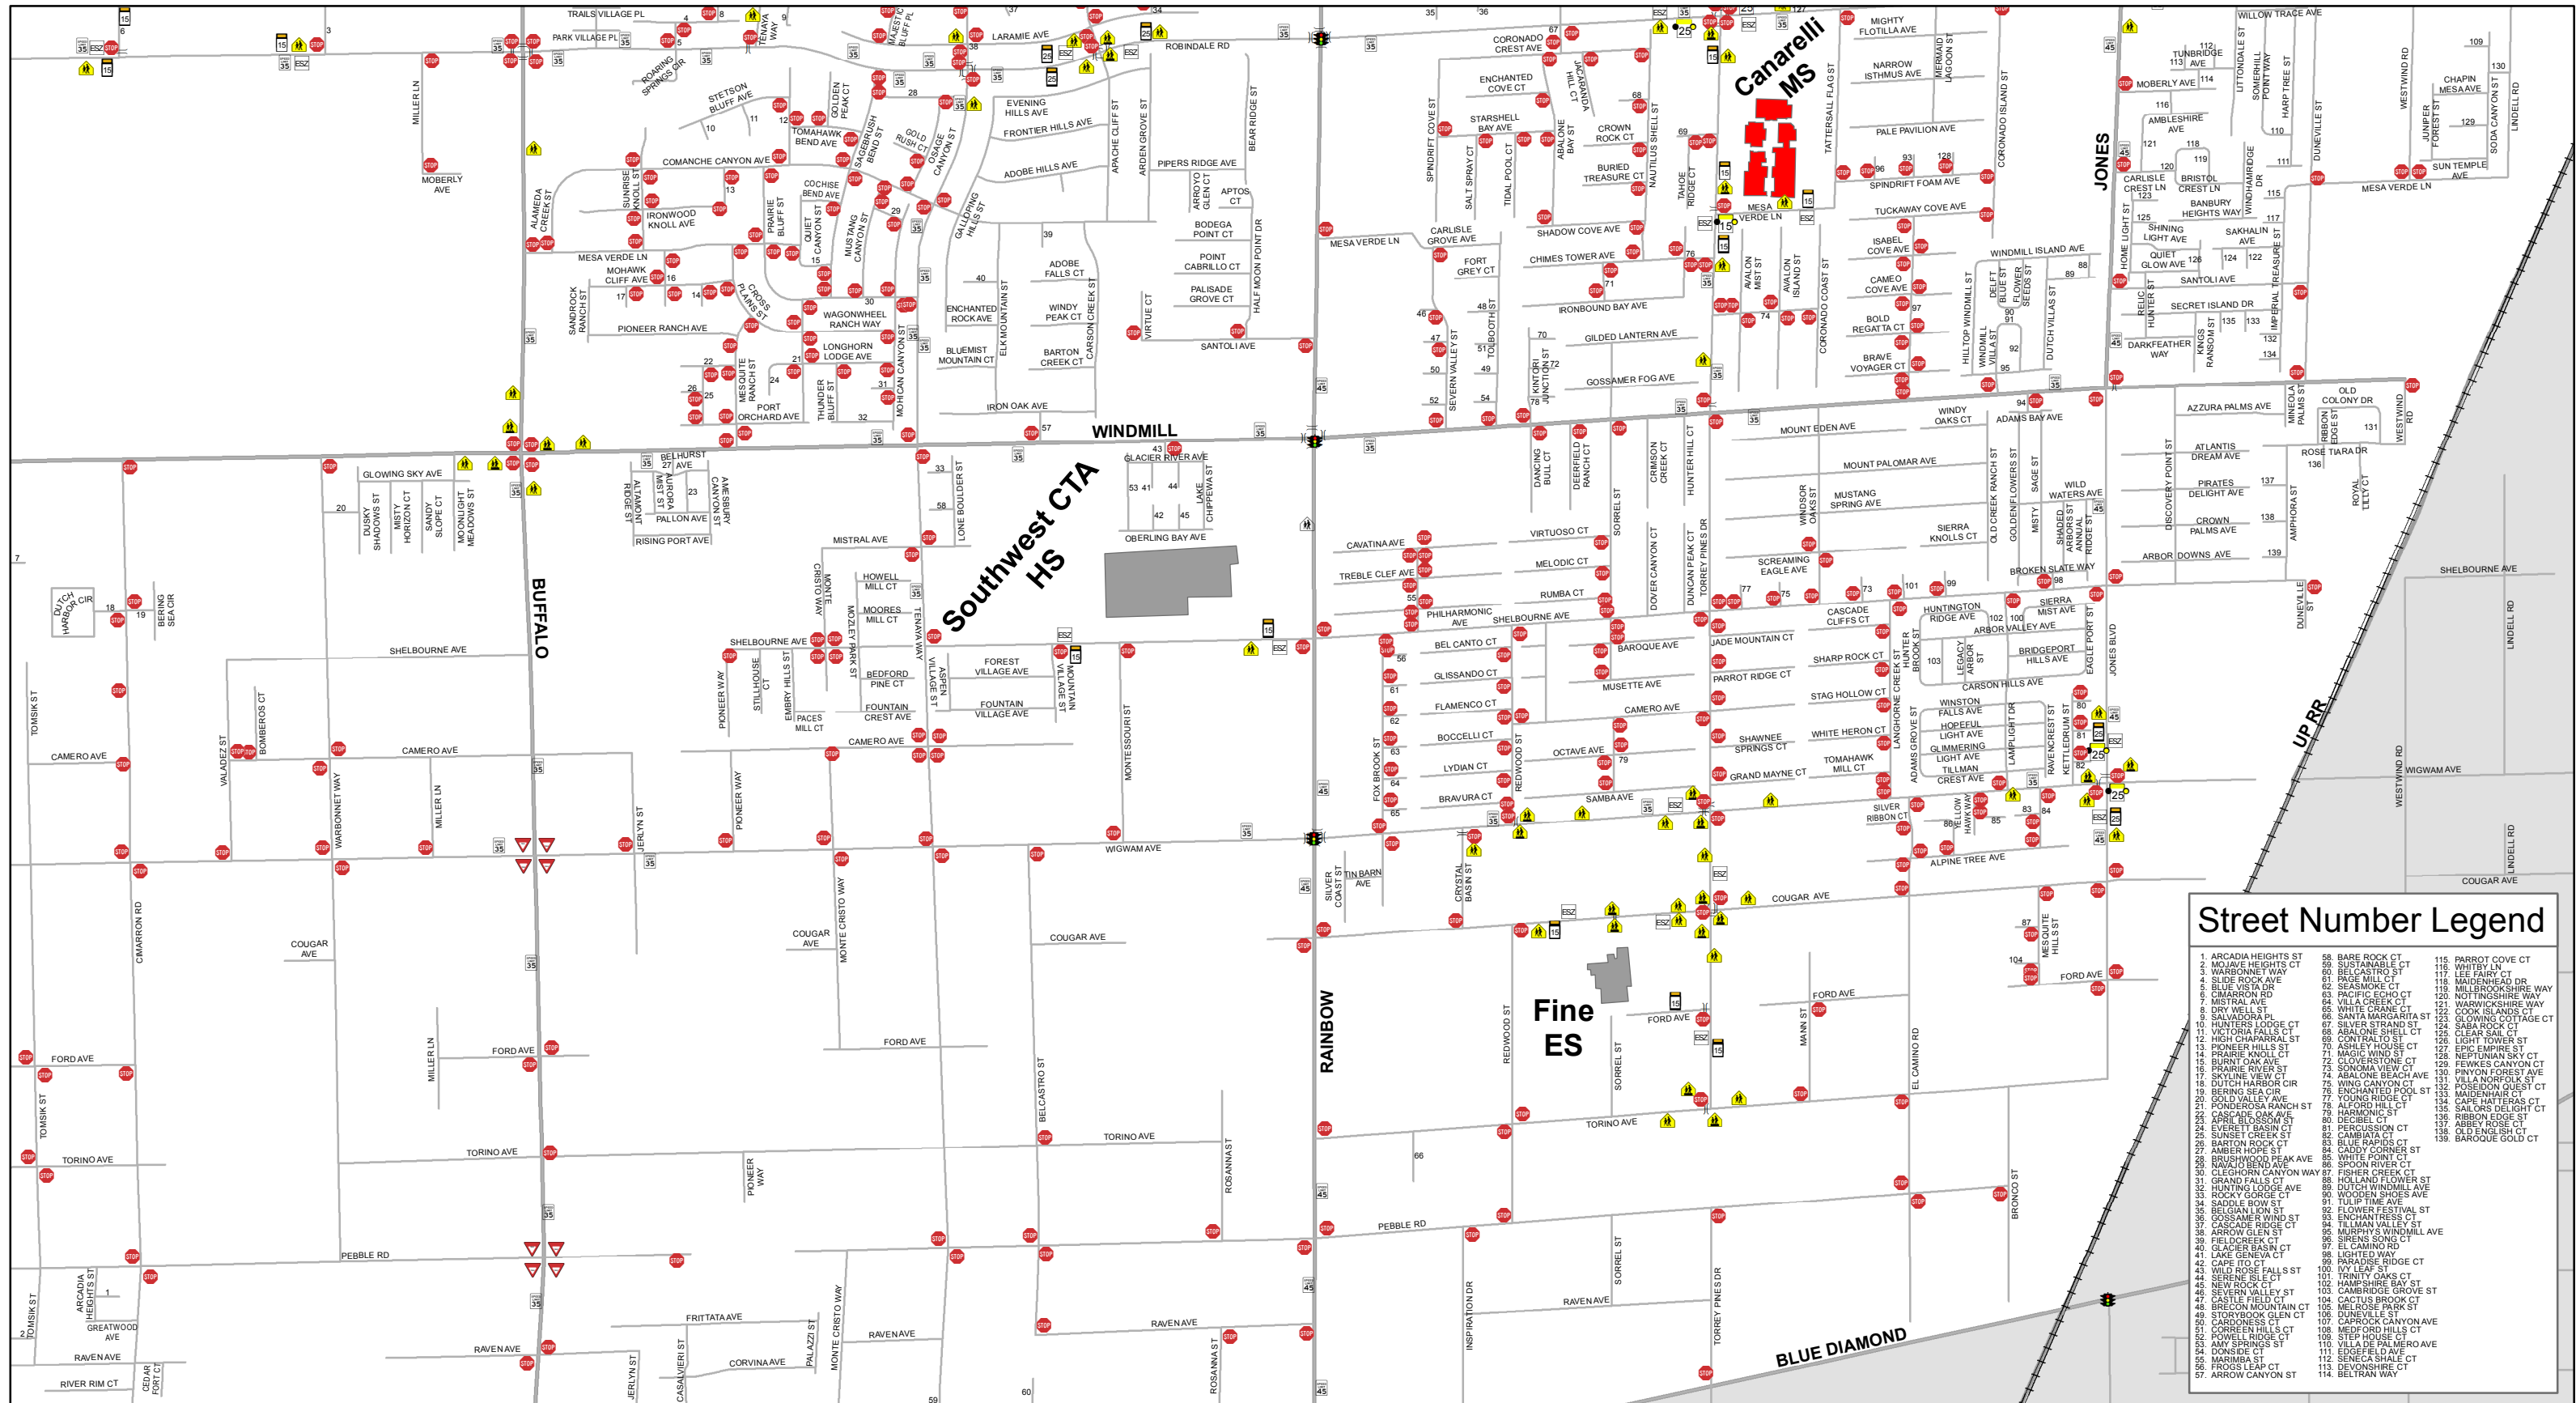

DISCLAIMER:
This map is provided to assist parents/guardians and students in the selection of a walking/bicycling route to and from school. The location of traffic control devices and roadway conditions will change, so parents/guardians must continually review the route with their child/children. This information is provided for information purposes only. Nothing herein is warranted by Clark County, and no liability is assumed by Clark County or the Clark County School District for the information provided, including but not limited to the accuracy of the data shown herein. Speed limits are 25 mph unless otherwise noted.
For more information see <http://www.clarkcountynv.gov/depts/public_works/Pages/default.aspx>

Canarelli Middle School

South Half - Map 2 of 2

Bell Times
8:00 AM - 2:11 PM

Legend

- Clark County
- Boulder City
- City of Henderson
- City of Las Vegas
- City of Mesquite
- City of North Las Vegas

2014-2015